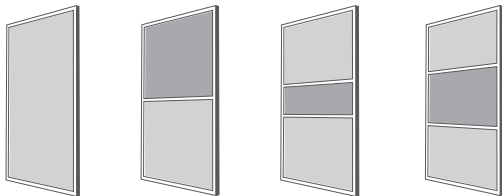

Door designs

Single panel

2 panel

Finline

Wideline