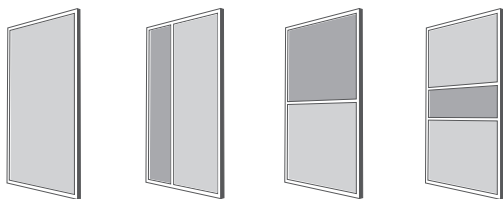

space.pro[®]
CONTRACT

Contour sliding doors

Shown here 4x Vertical Split doors, Grey mirror and Davos Oak panels.

Contour

Shown here 3x 4 panel doors. Dark Blue glass and Grey Mirror.

Frame (aluminium)

Frame finishes:
Satin Silver

width 35mm
depth 27mm

Door designs

Single panel

2 panel vertical split

2 panel

Finline

Wideline

Extra wideline

4 panel

**Darker areas denote 2nd panel choice*

Door colours

Panel

* Wood Effect panels, † Available in 18mm End Panel/Liner, ** Available as an End Panel/Liner only

Glass & mirror