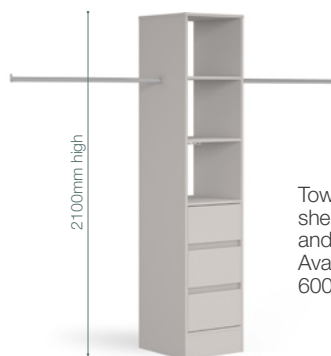

Shown here Fitted Storage in Davos Oak.

Colours

Panel

* Wood Effect panels

† Available in 18mm End Panel/Liner

Assembly examples

Top shelf and hanger bar.

Tower unit with shelves, top shelves and hanger bars. Available in 450mm & 600mm tower units.

Tower unit with shelves, 3 drawers, and hanger bars. Available in 450mm & 600mm tower units.