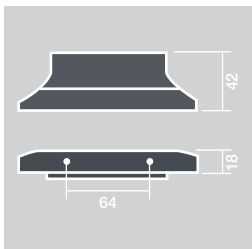

Hinged wardrobes

Handle (Stainless steel)

Door colours

Panel

* Wood Effect panels, † Available in 18mm End Panel/Liner, ** Available as an End Panel/Liner only

Door designs