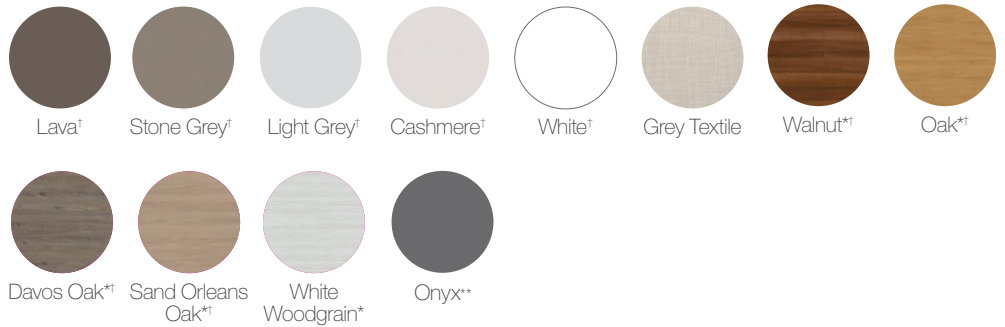

space.pro[®]
CONTRACT

Hinged wardrobes

Shown here 4x single panel hinged doors in Cashmere.

Hinged wardrobes

Shown here 4x single panel hinged doors in Sand Orleans Oak.

Handle (Stainless steel)

Door colours

Panel

* Wood Effect panels, † Available in 18mm End Panel/Liner, ** Available as an End Panel/Liner only

Door designs

Single panel