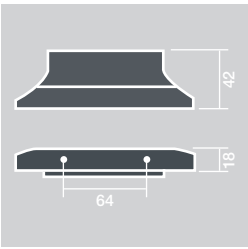

Door designs

Door colours

Panel

1. Lava†
   - Stone Grey†
   - Light Grey†
   - Cashmere†
   - White†
   - Grey Textile
   - Walnut**†
   - Oak**†
3. Davos Oak**†
   - Sand Orleans Oak**†
   - White Woodgrain*
   - Onyx**

* Wood Effect panels, † Available in 18mm End Panel/Liner, ** Available as an End Panel/Liner only